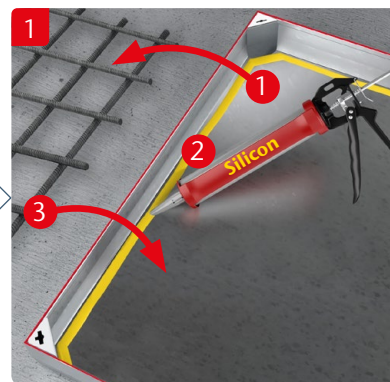

AAC Uniface DEEP 35
H=35mm
AAC Uniface DEEP 65
H=65mm