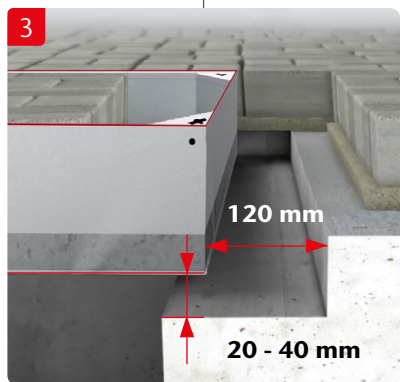

AAC Uniface DEEP 35
H=35mm
AAC Uniface DEEP 65
H=65mm