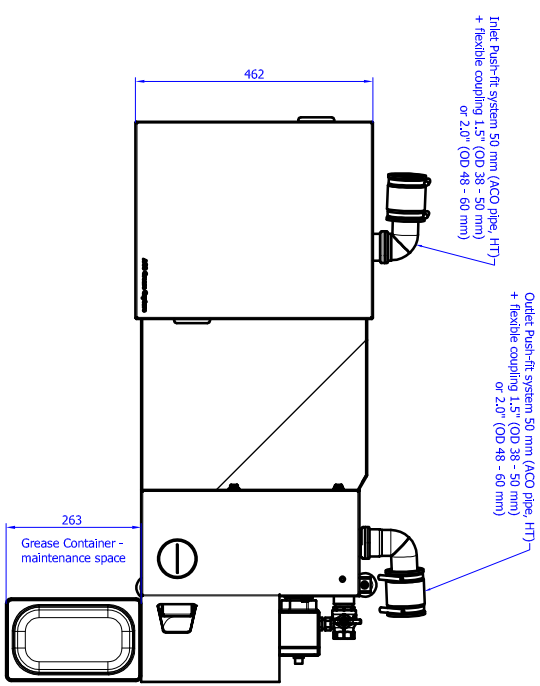

INSTALLATION AND MAINTENANCE SPACE

	<b>ACO Grease Capture 150</b> <small>Partzahl</small>	<small>ISO 2768 - Im - 2L</small> <small>418902.15.23.C2</small>	<small>EN ISO 13920 - A</small> <small>418902.15.23.C2</small>	<small>39,4 kg</small>
<small>ACO GRD</small>	<small>ACO Grease Capture 150</small>	<small>Partzahl</small>	<small>418902.15.23.C2</small>	<small>15</small>
<small>ACO Grease Capture 150</small>	<small>ACO Grease Capture 150</small>	<small>ACO Grease Capture 150</small>	<small>ACO Grease Capture 150</small>	<small>ACO Grease Capture 150</small>
<small>ACO Grease Capture 150</small>	<small>ACO Grease Capture 150</small>	<small>ACO Grease Capture 150</small>	<small>ACO Grease Capture 150</small>	<small>ACO Grease Capture 150</small>