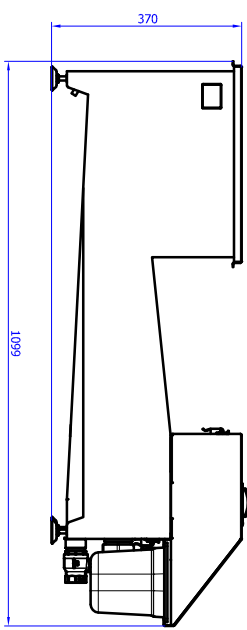

INSTALLATION AND MAINTENANCE SPACE

	<b>ACO Grease Capture 150</b> <small>Partzahl</small>	<small>ISO 2768 - Im - 2L</small> <small>418902.15.23.C2</small>	<small>EN ISO 13920 - A</small> <small>418902.15.23.C2</small>	<small>39,4 kg</small>
<small>ACO GRD</small>	<small>ACO Grease Capture 150</small>	<small>Partzahl</small>	<small>418902.15.23.C2</small>	<small>15</small>
<small>ACO Grease Capture 150</small>	<small>ACO Grease Capture 150</small>	<small>ACO Grease Capture 150</small>	<small>ACO Grease Capture 150</small>	<small>ACO Grease Capture 150</small>
<small>ACO Grease Capture 150</small>	<small>ACO Grease Capture 150</small>	<small>ACO Grease Capture 150</small>	<small>ACO Grease Capture 150</small>	<small>ACO Grease Capture 150</small>