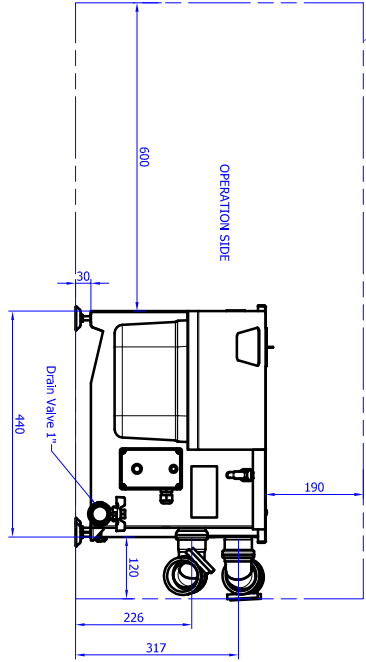

INSTALLATION AND MAINTENANCE SPACE

	<b>ACO Grease Capture 150</b> <small>Partzahl</small>	<small>ISO 2768 - Im - 2L</small> <small>418902.15.23.C2</small>	<small>EN ISO 13920 - A</small> <small>418902.15.23.C2</small>	<small>39,4 kg</small>
<small>ACO GRD</small>	<small>ACO Grease Capture 150</small>	<small>Partzahl</small>	<small>418902.15.23.C2</small>	<small>15</small>
<small>ACO Grease Capture 150</small>	<small>ACO Grease Capture 150</small>	<small>ACO Grease Capture 150</small>	<small>ACO Grease Capture 150</small>	<small>ACO Grease Capture 150</small>
<small>ACO Grease Capture 150</small>	<small>ACO Grease Capture 150</small>	<small>ACO Grease Capture 150</small>	<small>ACO Grease Capture 150</small>	<small>ACO Grease Capture 150</small>